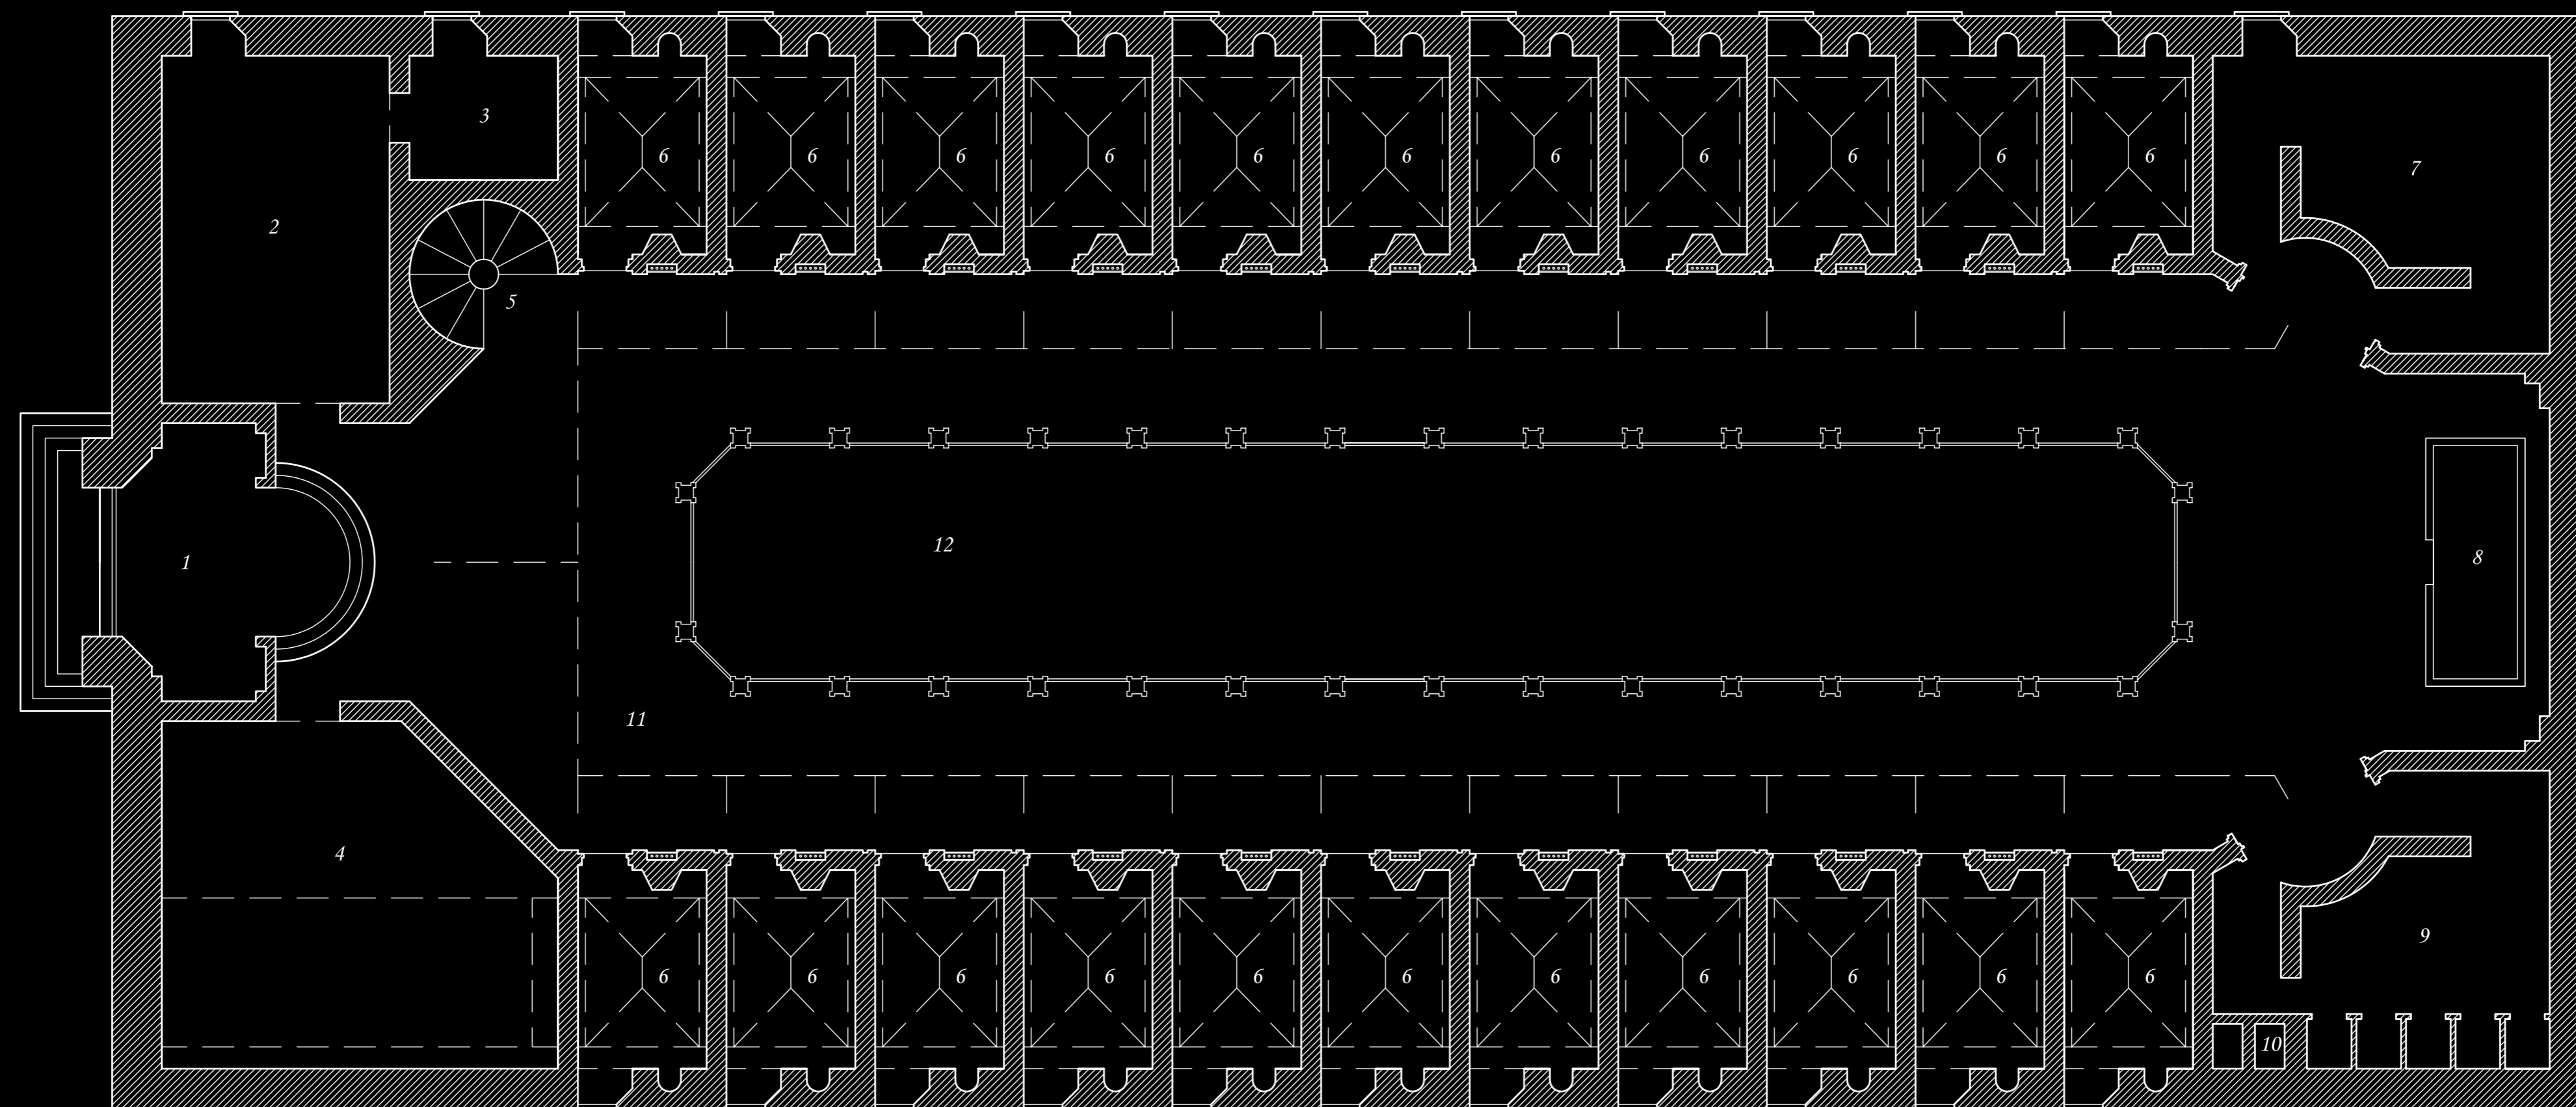

Prison Complex - Left Wing

The prison constantly strives to maintain the most secure, modern facility in the region. Our exceptional staff has on numerous occasions been awarded for their professional demeanor and work ethic. Our goal is to maintain a cooperative relationship with fellow law-enforcement agencies and our community in providing safety and security for the public, the staff and the incarcerated.

Incarceration Project PR_04

1 - Entrance and Control / 2 - Administration Office and Staff Lockers / 3 - Storeroom and Medical Supplies / 4 - Dayroom / 5 - Stairwell Level 2 and 3 / 6 - Single Cells / 7 - Strip Search and Showers / 8 - Chapel / 9 - Toilets / 10 - Services / 11 - Gallery / 12 - Atrium and Association Area

Scale Detail